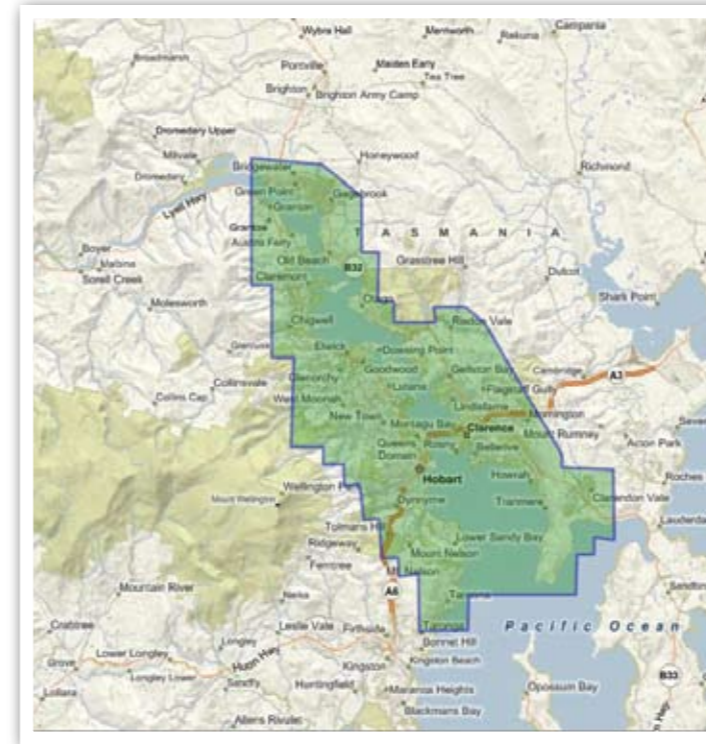

These coverage maps are constantly updated. For the latest information visit: www.aamhatch.com/data

Canberra

Adelaide

Hobart

Wollongong

Newcastle

Geelong

Gold Coast

Other products available in the GeoExtra range include:

3D City Models

- New South Wales: Sydney CBD
- Victoria: Melbourne CBD, Geelong

Terrain Data and Contours

- New South Wales: Sydney, Hunter Region
- Queensland: Brisbane, Gold Coast, Yeppoon
- Victoria: Melbourne
- Western Australia: Port Hedland
- Tasmania: Hobart

Ortho Photos

- New South Wales: Sydney, Penrith, Hunter Region, Central Coast,
- Queensland: Brisbane, Gold Coast, Yeppoon
- South Australia: Adelaide
- International: Hong Kong, Malaysia: Kuala Lumpur, Kuching, Kelantan, Kota Bharu