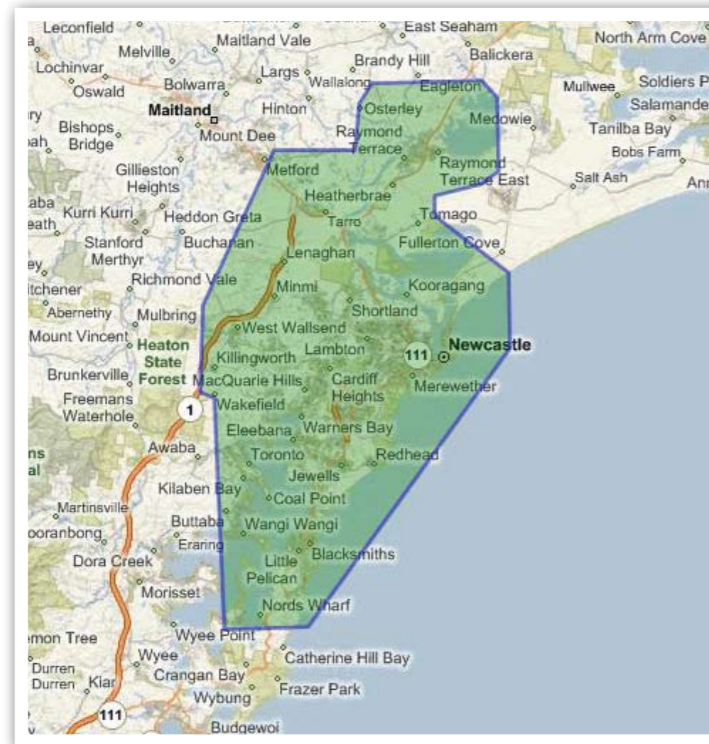

GeoExtra™ offers a range of GIS ready digital content available for immediate and rapid deployment. Pictometry® oblique aerial imagery is available over a range of Australian and International locations.

These coverage maps are constantly updated. For the latest information visit: www.aamhatch.com/data

Canberra

Adelaide

Hobart

Wollongong

Newcastle

Geelong

Gold Coast

Other products available in the GeoExtra range include:

3D City Models

- New South Wales: Sydney CBD
- Victoria: Melbourne CBD, Geelong

Terrain Data and Contours

- New South Wales: Sydney, Hunter Region
- Queensland: Brisbane, Gold Coast, Yeppoon
- Victoria: Melbourne
- Western Australia: Port Hedland
- Tasmania: Hobart

Ortho Photos

- New South Wales: Sydney, Penrith, Hunter Region, Central Coast,
- Queensland: Brisbane, Gold Coast, Yeppoon
- South Australia: Adelaide
- International: Hong Kong, Malaysia: Kuala Lumpur, Kuching, Kelantan, Kota Bharu