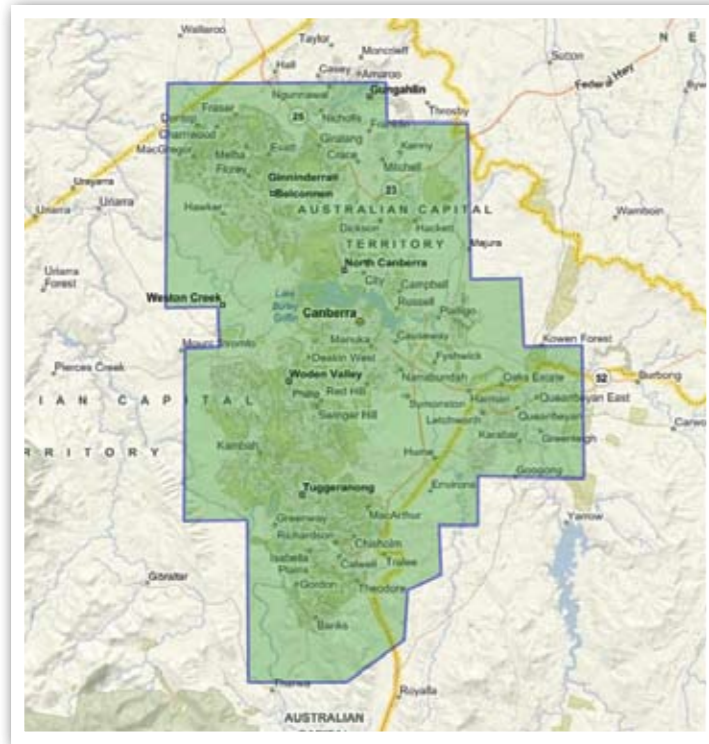

GeoExtra™ offers a range of GIS ready digital content available for immediate and rapid deployment. Pictometry® oblique aerial imagery is available over a range of Australian and International locations.

These coverage maps are constantly updated. For the latest information visit: www.aamhatch.com/data

Canberra

Adelaide

Hobart

Wollongong

Newcastle

Geelong

Gold Coast

Other products available in the GeoExtra range include:

3D City Models

- New South Wales: Sydney CBD
- Victoria: Melbourne CBD, Geelong

Terrain Data and Contours

- New South Wales: Sydney, Hunter Region
- Queensland: Brisbane, Gold Coast, Yeppoon
- Victoria: Melbourne
- Western Australia: Port Hedland
- Tasmania: Hobart

Ortho Photos

- New South Wales: Sydney, Penrith, Hunter Region, Central Coast,
- Queensland: Brisbane, Gold Coast, Yeppoon
- South Australia: Adelaide
- International: Hong Kong, Malaysia: Kuala Lumpur, Kuching, Kelantan, Kota Bharu