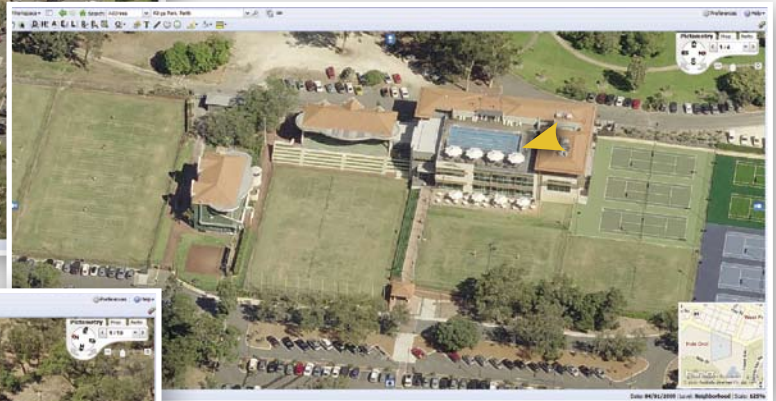

## Stunning High Resolution 3D Images Intelligent Images served via the Web Coverage for all Australasian Capital Cities

Above: Entertainment Quarter, Moore Park, NSW

### Unique Pictometry Online® Features:

– *View every Location from 5 Directions*

North, South, East, West and Straight Down

– *Make Measurements Directly on the Images*

Distances, Building Heights, Roof Areas

– *Integrate with Online Map Services or Directly into your Web Site*

– *Extensive Coverage for all Australasian Capital Cities*

– *Flexible Pricing and Access*

Buy as much or as little as you like

Above and Right: Kings Park, Perth, WA – Views 4 of 12

*View every Location from up to 5 Directions  
Make and Store Measurements from the Images*