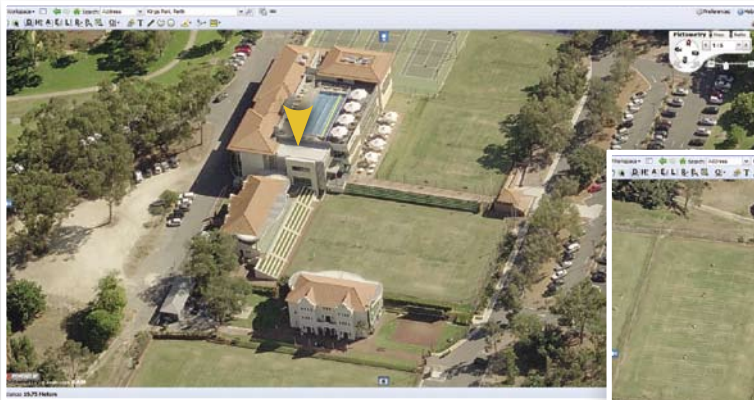

## Stunning High Resolution 3D Images Intelligent Images served via the Web Coverage for all Australasian Capital Cities

Above: Entertainment Quarter, Moore Park, NSW

### Unique Pictometry Online® Features:

– *View every Location from 5 Directions*

North, South, East, West and Straight Down

– *Make Measurements Directly on the Images*

Distances, Building Heights, Roof Areas

– *Integrate with Online Map Services or Directly into your Web Site*

– *Extensive Coverage for all Australasian Capital Cities*

– *Flexible Pricing and Access*

Buy as much or as little as you like

Above and Right: Kings Park, Perth, WA – Views 4 of 12

*View every Location from up to 5 Directions  
Make and Store Measurements from the Images*