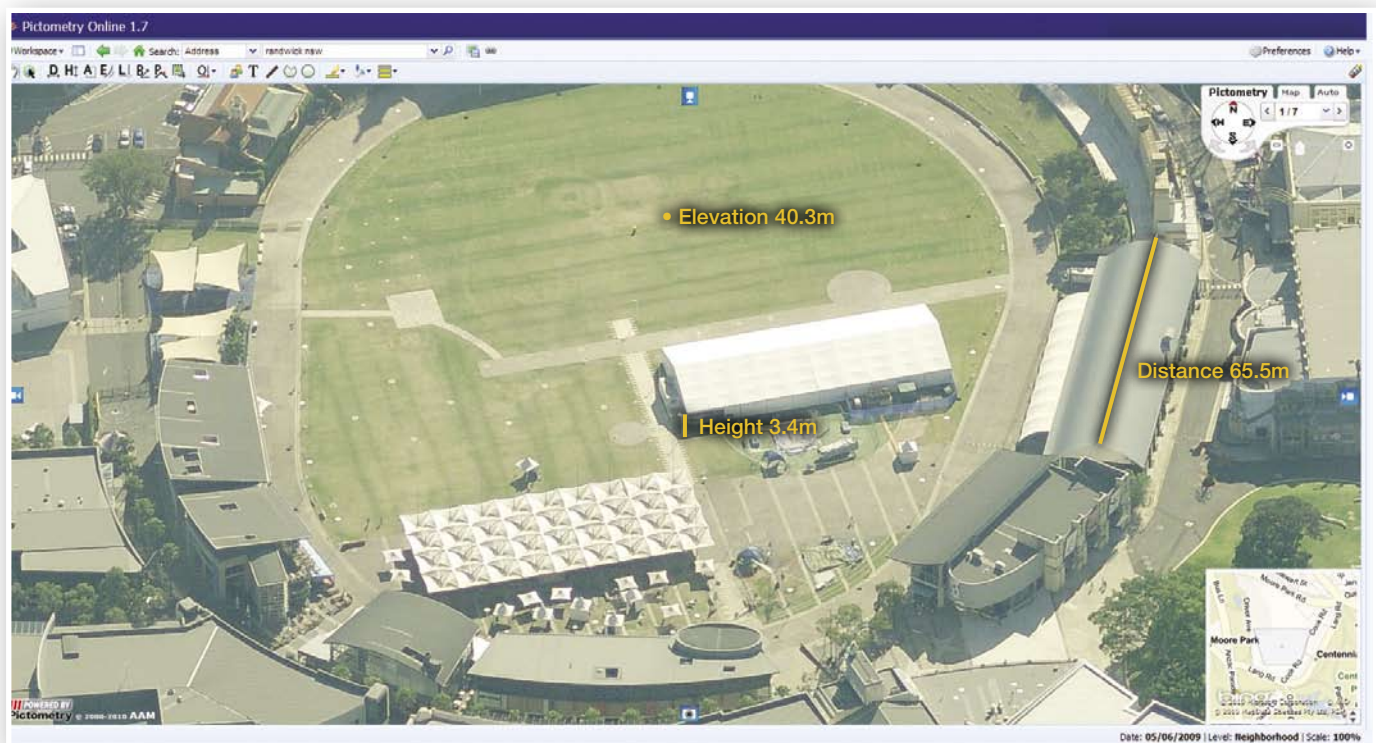

## Stunning High Resolution 3D Images Intelligent Images served via the Web Coverage for all Australasian Capital Cities

Above: Entertainment Quarter, Moore Park, NSW

### Unique Pictometry Online® Features:

– *View every Location from 5 Directions*

North, South, East, West and Straight Down

– *Make Measurements Directly on the Images*

Distances, Building Heights, Roof Areas

*View every Location from up to 5 Directions  
Make and Store Measurements from the Images*