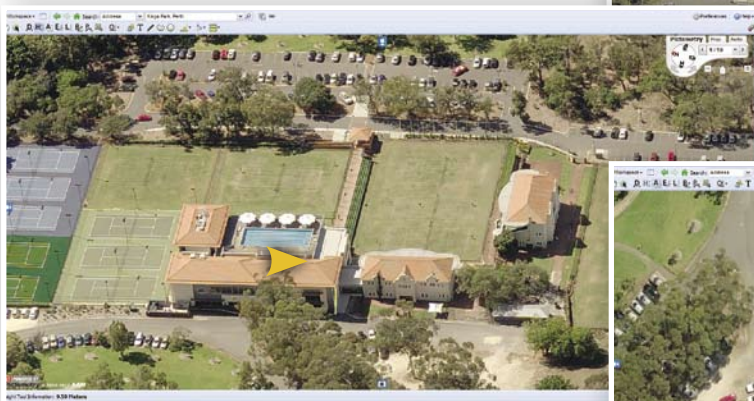

## Stunning High Resolution 3D Images Intelligent Images served via the Web Coverage for all Australasian Capital Cities

Above: Entertainment Quarter, Moore Park, NSW

### Unique Pictometry Online® Features:

– *View every Location from 5 Directions*

North, South, East, West and Straight Down

– *Make Measurements Directly on the Images*

Distances, Building Heights, Roof Areas

– *Integrate with Online Map Services or Directly into your Web Site*

– *Extensive Coverage for all Australasian Capital Cities*

– *Flexible Pricing and Access*

Buy as much or as little as you like

Above and Right: Kings Park, Perth, WA – Views 4 of 12

*View every Location from up to 5 Directions  
Make and Store Measurements from the Images*