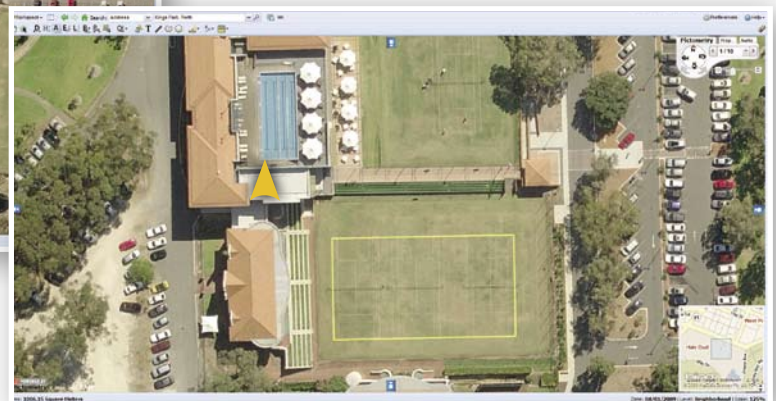

### Unique Pictometry Online® Features:

– *View every Location from 5 Directions*

North, South, East, West and Straight Down

– *Make Measurements Directly on the Images*

Distances, Building Heights, Roof Areas

– *Integrate with Online Map Services or Directly into your Web Site*

– *Extensive Coverage for all Australasian Capital Cities*

– *Flexible Pricing and Access*

Buy as much or as little as you like

Above and Right: Kings Park, Perth, WA – Views 4 of 12

*View every Location from up to 5 Directions  
Make and Store Measurements from the Images*